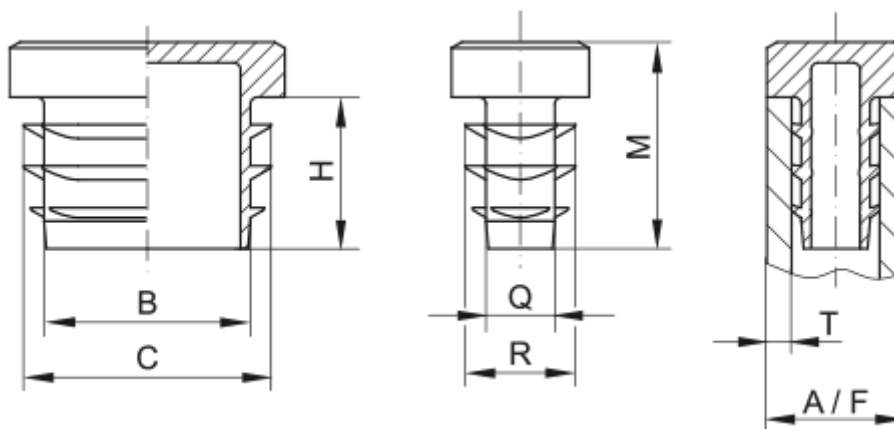

Article number: 59GPN270R12080152

Description: KLEE Square plugs GPN 270 - 120x80 (Wall thickness 1,5-2)

Measures

A = 120x80

B = 113

C = 118

H = 17

M = 22

Q = 73

R = 78

T = 1,5-2